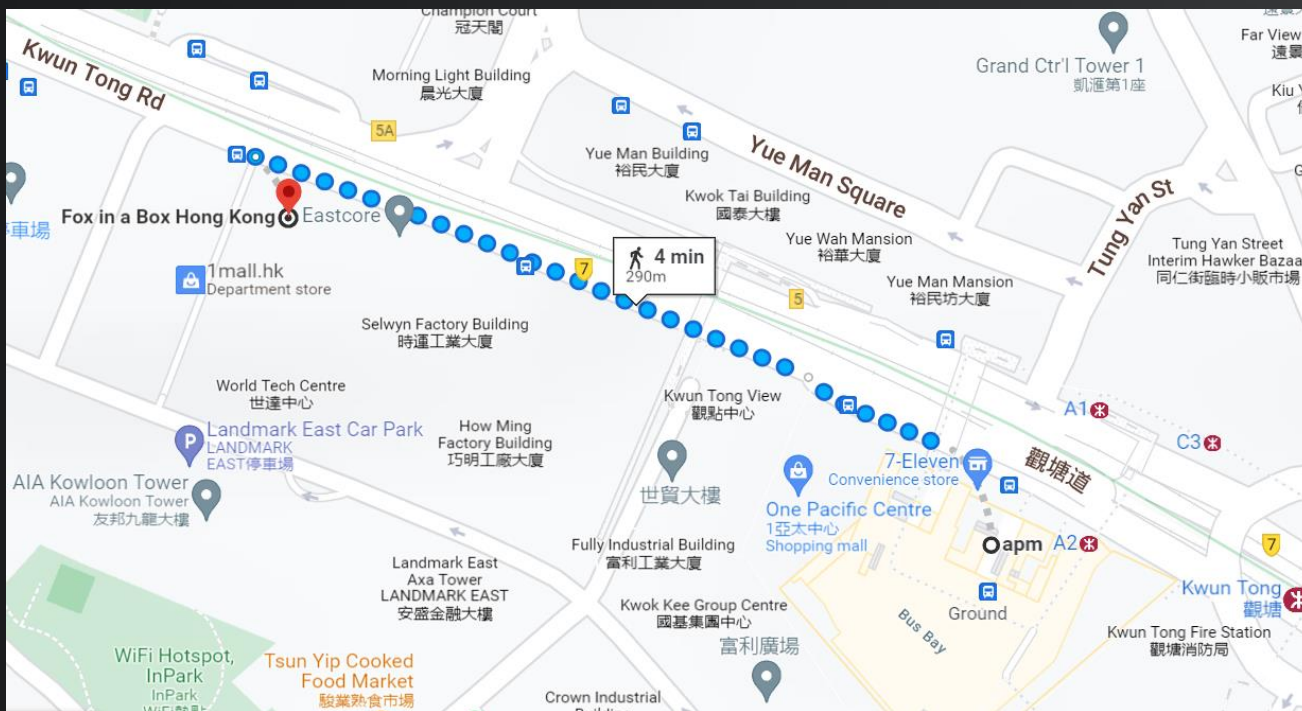

10 | CONTACT

EMAIL

INFO@FOXINABOXHONGKONG.COM

WHATSAPP

+85298546664

WEBSITE

FOXINABOXHONGKONG.COM

ADDRESS

UNIT 905 EASTCORE,
398 KWUN TONG RD, KWUN TONG